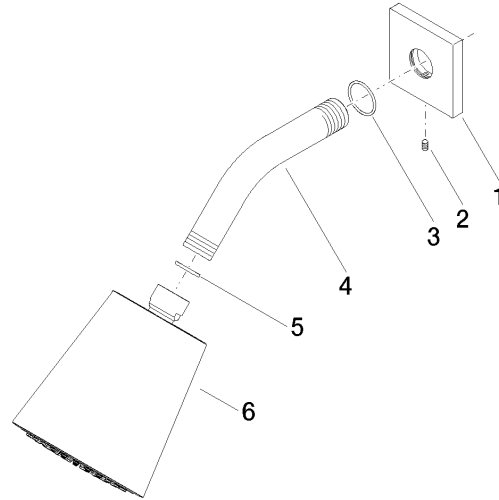

Shower head

28 504 670

- 180-210 mm projection
- ball-joint pivotable through 30°
- normal flow
- with anti-scale system
- spray head Ø 100mm
- rosette 60 x 60 mm
- 1/2" connection
- Function from: 6 l/min
- This product can help a building to meet requirements of Green Building Rating Systems, e.g. LEED®, BREEAM®, DGNB

Recommended miscellaneous

Concealed wall elbow

35 085 970 90

- min. recess depth 90 mm
- max. recess depth 163 mm

Shower head

28 504 670

mm [inches]

Flow rate chart

Shower head

28 504 670

Spare parts list

No.	Item Number	Name	Quantity used	Delivery time
1	09 27 98 003-06	rosette	1	10
2	09 31 11 048 90	pin	1	2
3	09 14 10 026 90	seal	1	2
4	09 11 03 011-06	connection	1	10
5	09 14 20 002 90	seal	1	60
6	90 12 05 054 00-06	shower	1	10

Hand shower set with integrated shower holder

27 802 970

- normal flow
- with anti-scale system
- 3/8" shower outlet
- metal shower hose 1250mm with integrated anti-twist protection
- rosette 60 x 60 mm
- 1/2" connection
- max. flow 15 l/min
- WRAS: 1912049