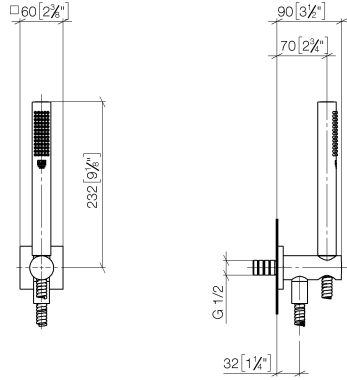

Shower head

28 504 670

- 180-210 mm projection
- ball-joint pivotable through 30°
- normal flow
- with anti-scale system
- spray head Ø 100mm
- rosette 60 x 60 mm
- 1/2" connection
- Function from: 6 l/min
- This product can help a building to meet requirements of Green Building Rating Systems, e.g. LEED®, BREEAM®, DGNB

Hand shower set with integrated shower holder

27 802 970

- normal flow
- with anti-scale system
- 3/8" shower outlet
- metal shower hose 1250mm with integrated anti-twist protection
- rosette 60 x 60 mm
- 1/2" connection
- max. flow 15 l/min
- WRAS: 1912049

Recommended miscellaneous

Concealed wall elbow

- min. recess depth 90 mm
- max. recess depth 163 mm

35 085 970 90

Hand shower set with integrated shower holder

27 802 970

mm [inches]

Flow rate chart

Hand shower set with integrated shower holder

27 802 970

Spare parts list

No.	Item Number	Name	Quantity used	Delivery time
1	28 019 979-06	Hand shower	1	10
2	28 490 970-06	Wall elbow with integrated shower holder	1	10
3	90 30 02 072 00-06	Metal shower hose 1/2" x 3/8" x 1250 mm	1	10
4	09 14 20 026 90	seal	1	2