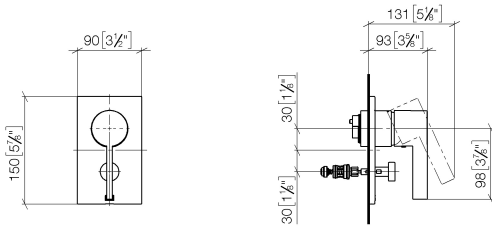

Shower head

28 504 670

- 180-210 mm projection
- ball-joint pivotable through 30°
- normal flow
- with anti-scale system
- spray head Ø 100mm
- rosette 60 x 60 mm
- 1/2" connection
- Function from: 6 l/min
- This product can help a building to meet requirements of Green Building Rating Systems, e.g. LEED®, BREEAM®, DGNB

Hand shower set with integrated shower holder

27 802 970

- normal flow
- with anti-scale system
- 3/8" shower outlet
- metal shower hose 1250mm with integrated anti-twist protection
- rosette 60 x 60 mm
- 1/2" connection
- max. flow 15 l/min
- WRAS: 1912049

Required miscellaneous

- Concealed single-lever mixer** 35 020 970 90
- min. recess depth 80 mm
 - max. recess depth 105 mm

Required miscellaneous

- xGRID Installation track 555 mm** 12 360 970 90

Concealed single-lever mixer with diverter

36 120 670

mm [inches]

Flow rate chart

Concealed single-lever mixer with diverter

36 120 670

Spare parts list

No.	Item Number	Name	Quantity used	Delivery time
1	90 15 05 039 00 90	cartridge	1	2
2	09 24 04 448 90	nut	1	2
3	09 14 10 084 90	seal	1	2
4	09 11 02 258-06	plate	1	10
5	09 11 02 260-06	sleeve	1	10
6	09 20 67 007-06	handle	1	10
7	09 31 11 099 90	pin	1	2
8	09 31 20 109 90	plug	1	2
9	90 31 09 139 00-06	pull-rod	1	10
10	90 21 34 081 00 90	diverter	1	2
11	09 30 09 064 90	key	1	2