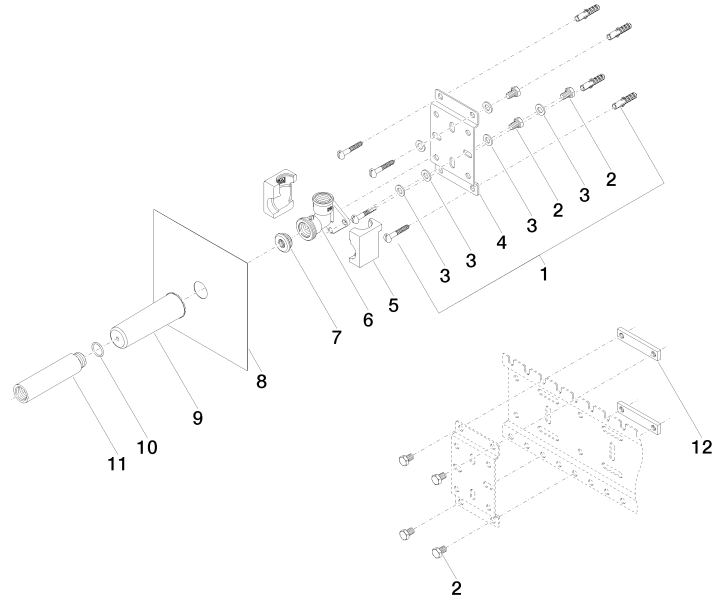

Shower head

28 504 670

- 180-210 mm projection
- ball-joint pivotable through 30°
- normal flow
- with anti-scale system
- spray head Ø 100mm
- rosette 60 x 60 mm
- 1/2" connection
- Function from: 6 l/min
- This product can help a building to meet requirements of Green Building Rating Systems, e.g. LEED®, BREEAM®, DGNB

Recommended miscellaneous

Leak protection 1/2"

12 010 970 90

Concealed wall elbow

#Error

mm [inches]

	min	max
CL. 1	90 [3 1/2"]	163 [6 3/8"]
CL. 2	68 [2 5/8"]	135 [5 3/8"]
Domicil	90 [3 1/2"]	163 [6 3/8"]
Gentle	90 [3 1/2"]	163 [6 3/8"]
IMO	90 [3 1/2"]	163 [6 3/8"]
Lissé	90 [3 1/2"]	163 [6 3/8"]
MEM	90 [3 1/2"]	163 [6 3/8"]
Symetrics	90 [3 1/2"]	163 [6 3/8"]
Vaia	90 [3 1/2"]	163 [6 3/8"]

Concealed wall elbow

#Error

Spare parts list

No.	Item Number	Name	Quantity used	Delivery time
1	04 30 31 024 01 90	fixing set	2	2
2	09 30 30 152 90	screw	7	2
3	09 30 11 139 90	disc	6	2
4	09 17 20 094 90	holder	1	2
5	09 11 11 036 90	accessories	1	2
6	09 11 03 041 10 90	connection	1	2
7	04 31 20 006 00 90	plug	1	2
8	04 14 03 072 00 90	gasket kit	1	2
9	09 21 02 102 90	cap	1	2
10	09 14 10 010 90	seal	1	2
11	09 24 03 169 10 90	adaptor	1	2
12	09 17 20 100 90	holder	2	2

Drybox Concealed single-lever mixer with and without diverter

#Error

- Dimensions 300 x 400 x 80 mm
- brushed stainless steel cover
- stainless steel casing
- Overflow is part of the scope of delivery.

Drybox Concealed single-lever mixer with and without diverter