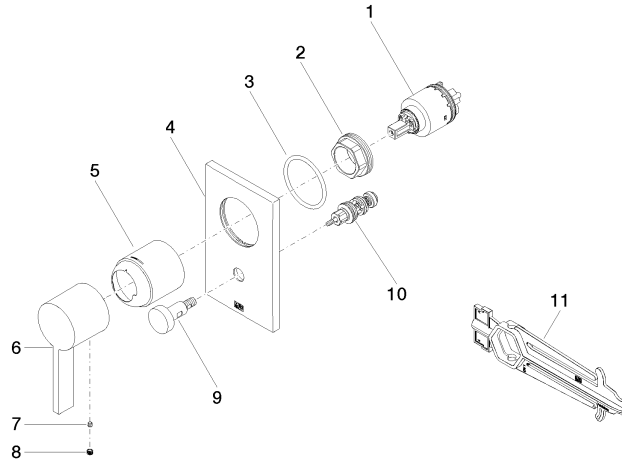

Shower head

28 504 670

- 180-210 mm projection
- ball-joint pivotable through 30°
- normal flow
- with anti-scale system
- spray head Ø 100mm
- rosette 60 x 60 mm
- 1/2" connection
- Function from: 6 l/min
- This product can help a building to meet requirements of Green Building Rating Systems, e.g. LEED®, BREEAM®, DGNB

Shower head

28 504 670

Spare parts list

No.	Item Number	Name	Quantity used	Delivery time
1	09 27 98 003-06	rosette	1	10
2	09 31 11 048 90	pin	1	2
3	09 14 10 026 90	seal	1	2
4	09 11 03 011-06	connection	1	10
5	09 14 20 002 90	seal	1	60
6	90 12 05 054 00-06	shower	1	10

Hand shower set with integrated shower holder

27 802 970

- normal flow
- with anti-scale system
- 3/8" shower outlet
- metal shower hose 1250mm with integrated anti-twist protection
- rosette 60 x 60 mm
- 1/2" connection
- max. flow 15 l/min
- WRAS: 1912049

36 120 670

mm [inches]

Flow rate chart

Concealed single-lever mixer with diverter

36 120 670

Spare parts list

No.	Item Number	Name	Quantity used	Delivery time
1	90 15 05 039 00 90	cartridge	1	2
2	09 24 04 448 90	nut	1	2
3	09 14 10 084 90	seal	1	2
4	09 11 02 258-06	plate	1	10
5	09 11 02 260-06	sleeve	1	10
6	09 20 67 007-06	handle	1	10
7	09 31 11 099 90	pin	1	2
8	09 31 20 109 90	plug	1	2
9	90 31 09 139 00-06	pull-rod	1	10
10	90 21 34 081 00 90	diverter	1	2
11	09 30 09 064 90	key	1	2