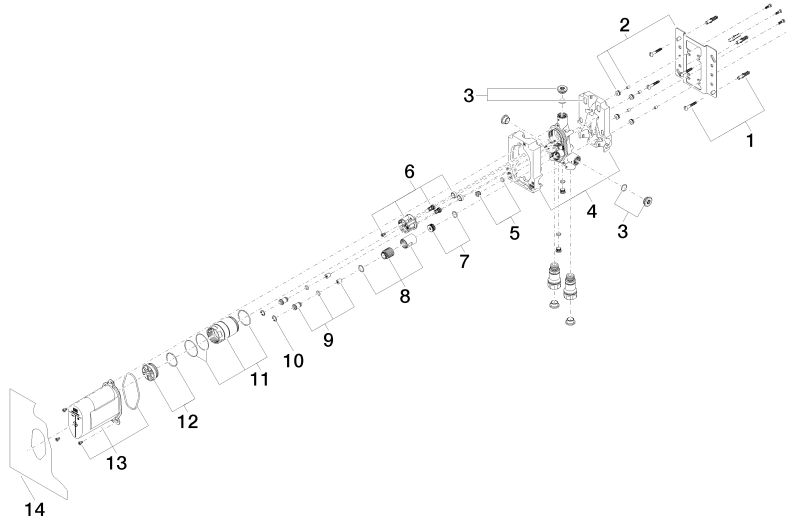

Shower head

28 504 670

- 180-210 mm projection
- ball-joint pivotable through 30°
- normal flow
- with anti-scale system
- spray head Ø 100mm
- rosette 60 x 60 mm
- 1/2" connection
- Function from: 6 l/min
- This product can help a building to meet requirements of Green Building Rating Systems, e.g. LEED®, BREEAM®, DGNB

Shower head

28 504 670

Spare parts list

No.	Item Number	Name	Quantity used	Delivery time
1	09 27 98 003-06	rosette	1	10
2	09 31 11 048 90	pin	1	2
3	09 14 10 026 90	seal	1	2
4	09 11 03 011-06	connection	1	10
5	09 14 20 002 90	seal	1	60
6	90 12 05 054 00-06	shower	1	10

39 121 970 90

Recommended miscellaneous

xGRID Attachment set for integrating in the dry wall construction

12 340 970 90

Required miscellaneous

xGRID Installation track 555 mm

12 360 970 90

Concealed single-lever mixer

#Error

mm [inches]

Flow rate chart

Concealed single-lever mixer

#Error

Spare parts list

No.	Item Number	Name	Quantity used	Delivery time
1	04 30 31 024 01 90	fixing set	2	2
2	04 17 20 128 00 90	holder	1	2
3	04 31 20 006 00 90	plug	2	2
4	09 11 11 058 90	accessories	1	2
5	04 31 20 039 10 90	plug	1	2
6	90 18 40 151 00 90	insert	1	2
7	90 31 20 098 00 90	plug	1	2
8	90 17 01 189 00 90	sleeve	1	2
9	04 24 03 223 00 90	insert	2	2
10	09 16 01 014 90	ring	2	2
11	90 17 01 187 00 90	sleeve	1	2
12	04 31 20 100 00 90	plug	1	2
13	90 21 02 148 00 90	cap	1	2
14	04 14 03 155 00 90	gasket kit	1	2