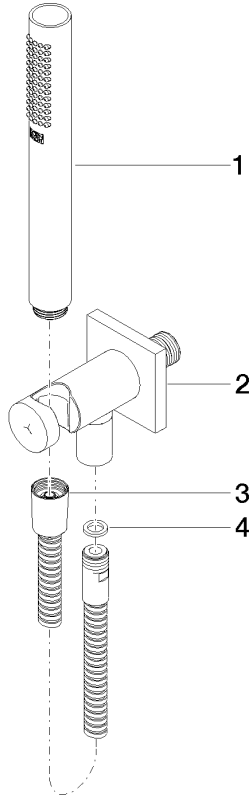

Hand shower set with integrated shower holder

27 802 970

Spare parts list

No.	Item Number	Name	Quantity used	Delivery time
1	28 019 979-06	Hand shower	1	10
2	28 490 970-06	Wall elbow with integrated shower holder	1	10
3	90 30 02 072 00-06	Metal shower hose 1/2" x 3/8" x 1250 mm	1	10
4	09 14 20 026 90	seal	1	2