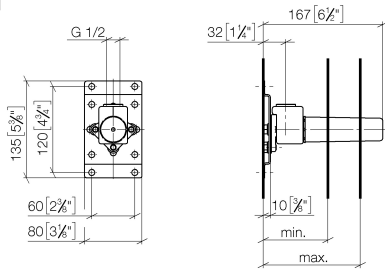

Shower head

28 504 670

- 180-210 mm projection
- ball-joint pivotable through 30°
- normal flow
- with anti-scale system
- spray head Ø 100mm
- rosette 60 x 60 mm
- 1/2" connection
- Function from: 6 l/min
- This product can help a building to meet requirements of Green Building Rating Systems, e.g. LEED®, BREEAM®, DGNB

Hand shower set with integrated shower holder

27 802 970

- normal flow
- with anti-scale system
- 3/8" shower outlet
- metal shower hose 1250mm with integrated anti-twist protection
- rosette 60 x 60 mm
- 1/2" connection
- max. flow 15 l/min
- WRAS: 1912049

Recommended miscellaneous

Leak protection 1/2"

12 010 970 90

Concealed wall elbow

#Error

mm [inches]

	min	max
CL. 1	90 [3 1/2"]	163 [6 3/8"]
CL. 2	68 [2 5/8"]	135 [5 3/8"]
Domicil	90 [3 1/2"]	163 [6 3/8"]
Gentle	90 [3 1/2"]	163 [6 3/8"]
IMO	90 [3 1/2"]	163 [6 3/8"]
Lissé	90 [3 1/2"]	163 [6 3/8"]
MEM	90 [3 1/2"]	163 [6 3/8"]
Symetrics	90 [3 1/2"]	163 [6 3/8"]
Vaia	90 [3 1/2"]	163 [6 3/8"]

Drybox Concealed single-lever mixer with and without diverter

#Error

- Dimensions 300 x 400 x 80 mm
- brushed stainless steel cover
- stainless steel casing
- Overflow is part of the scope of delivery.

Drybox Concealed single-lever mixer with and without diverter