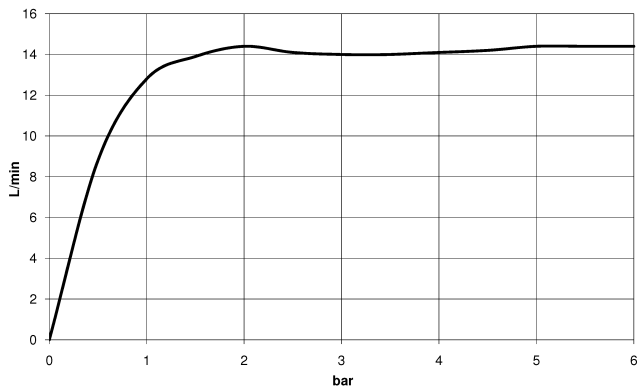

Shower head

28 504 670

- 180-210 mm projection
- ball-joint pivotable through 30°
- normal flow
- with anti-scale system
- spray head Ø 100mm
- rosette 60 x 60 mm
- 1/2" connection
- Function from: 6 l/min
- This product can help a building to meet requirements of Green Building Rating Systems, e.g. LEED®, BREEAM®, DGNB

Recommended miscellaneous

Concealed wall elbow

- min. recess depth 90 mm
- max. recess depth 163 mm

35 085 970 90

Hand shower set with integrated shower holder

27 802 970

mm [inches]

Flow rate chart