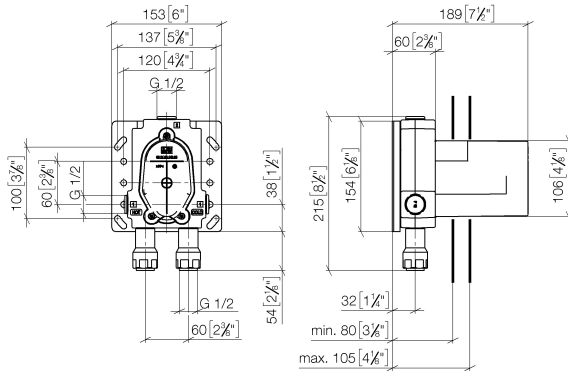

Shower head

28 504 670

- 180-210 mm projection
- ball-joint pivotable through 30°
- normal flow
- with anti-scale system
- spray head Ø 100mm
- rosette 60 x 60 mm
- 1/2" connection
- Function from: 6 l/min
- This product can help a building to meet requirements of Green Building Rating Systems, e.g. LEED®, BREEAM®, DGNB

Hand shower set with integrated shower holder

27 802 970

- normal flow
- with anti-scale system
- 3/8" shower outlet
- metal shower hose 1250mm with integrated anti-twist protection
- rosette 60 x 60 mm
- 1/2" connection
- max. flow 15 l/min
- WRAS: 1912049

39 121 970 90

Recommended miscellaneous

xGRID Attachment set for integrating in the dry wall construction

12 340 970 90

Required miscellaneous

xGRID Installation track 555 mm

12 360 970 90

Concealed single-lever mixer

#Error

mm [inches]

Flow rate chart

Concealed single-lever mixer

#Error

Spare parts list

No.	Item Number	Name	Quantity used	Delivery time
1	04 30 31 024 01 90	fixing set	2	2
2	04 17 20 128 00 90	holder	1	2
3	04 31 20 006 00 90	plug	2	2
4	09 11 11 058 90	accessories	1	2
5	04 31 20 039 10 90	plug	1	2
6	90 18 40 151 00 90	insert	1	2
7	90 31 20 098 00 90	plug	1	2
8	90 17 01 189 00 90	sleeve	1	2
9	04 24 03 223 00 90	insert	2	2
10	09 16 01 014 90	ring	2	2
11	90 17 01 187 00 90	sleeve	1	2
12	04 31 20 100 00 90	plug	1	2
13	90 21 02 148 00 90	cap	1	2
14	04 14 03 155 00 90	gasket kit	1	2