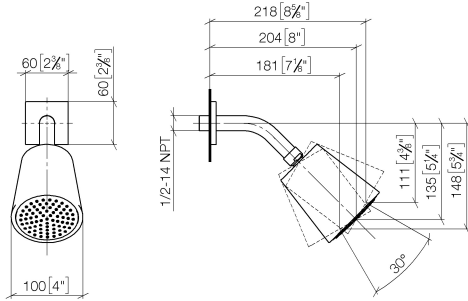

Shower head

28 504 670

- 180-210 mm projection
- ball-joint pivotable through 30°
- normal flow
- with anti-scale system
- spray head Ø 100mm
- rosette 60 x 60 mm
- 1/2" connection
- Function from: 6 l/min
- This product can help a building to meet requirements of Green Building Rating Systems, e.g. LEED®, BREEAM®, DGNB

Recommended miscellaneous

Concealed wall elbow

35 085 970 90

- min. recess depth 90 mm
- max. recess depth 163 mm

Shower head

28 504 670

mm [inches]

Flow rate chart

Shower head

28 504 670

Spare parts list

No.	Item Number	Name	Quantity used	Delivery time
1	09 27 98 003-06	rosette	1	10
2	09 31 11 048 90	pin	1	2
3	09 14 10 026 90	seal	1	2
4	09 11 03 011-06	connection	1	10
5	09 14 20 002 90	seal	1	60
6	90 12 05 054 00-06	shower	1	10

Hand shower set with integrated shower holder

27 802 970

- normal flow
- with anti-scale system
- 3/8" shower outlet
- metal shower hose 1250mm with integrated anti-twist protection
- rosette 60 x 60 mm
- 1/2" connection
- max. flow 15 l/min
- WRAS: 1912049